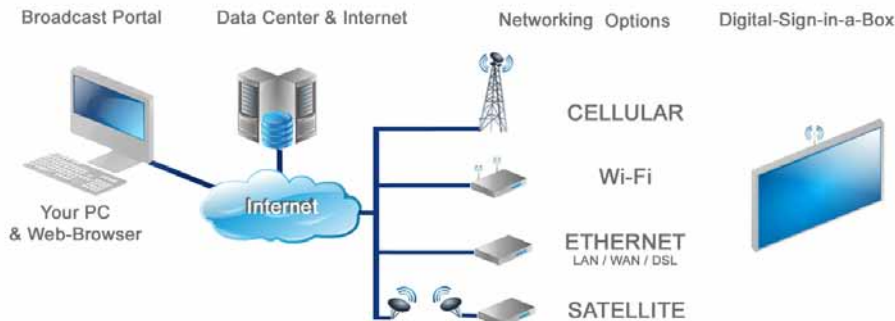

MUZAK'S BREAKTHROUGH COMPONENT PLAYER

Muzak Component Players are fully integrated digital signage media players that can easily be connected to industry standard displays including LCD displays, plasma displays, projectors, billboards and other devices.

Muzak Component Players include all the technology necessary to receive, store and play digital promotions. They are fully automated environments that do not require any on-site interaction, additional software, computer systems, or IT infrastructure to operate. Just add power.

ALL-IN-ONE MEDIA PLAYER

- Standard VGA output
- Stereo audio output
- Built-in networking support
- Multi-zone playlist capability
- Supports popular media types
- Dynamic RSS / Flash support
- Centralized Web-based control
- Remote monitoring/maintenance
- Audit logs of files played
- Automatic software updates

The Muzak Component Player is a cellular-based media player that includes all the technology necessary to receive, store and play promotions on industry standard displays.

BROADCAST PORTAL

Digital-Sign-in-a-Box Systems are individually or collectively controlled using The Broadcast Portal. The Broadcast Portal is a hosted, web-based application that provides an extremely powerful, easy to use way to control and manage your digital signage network, all at the touch of a few buttons.